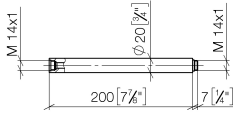

## Prolunga per doccetta verticale 200 mm - Nero opaco

---

IMO

12 120 970

12 120 970

mm [inches]

12 120 970

Parts for other  
finishes can be found  
here: Light Gold  
spazzolato